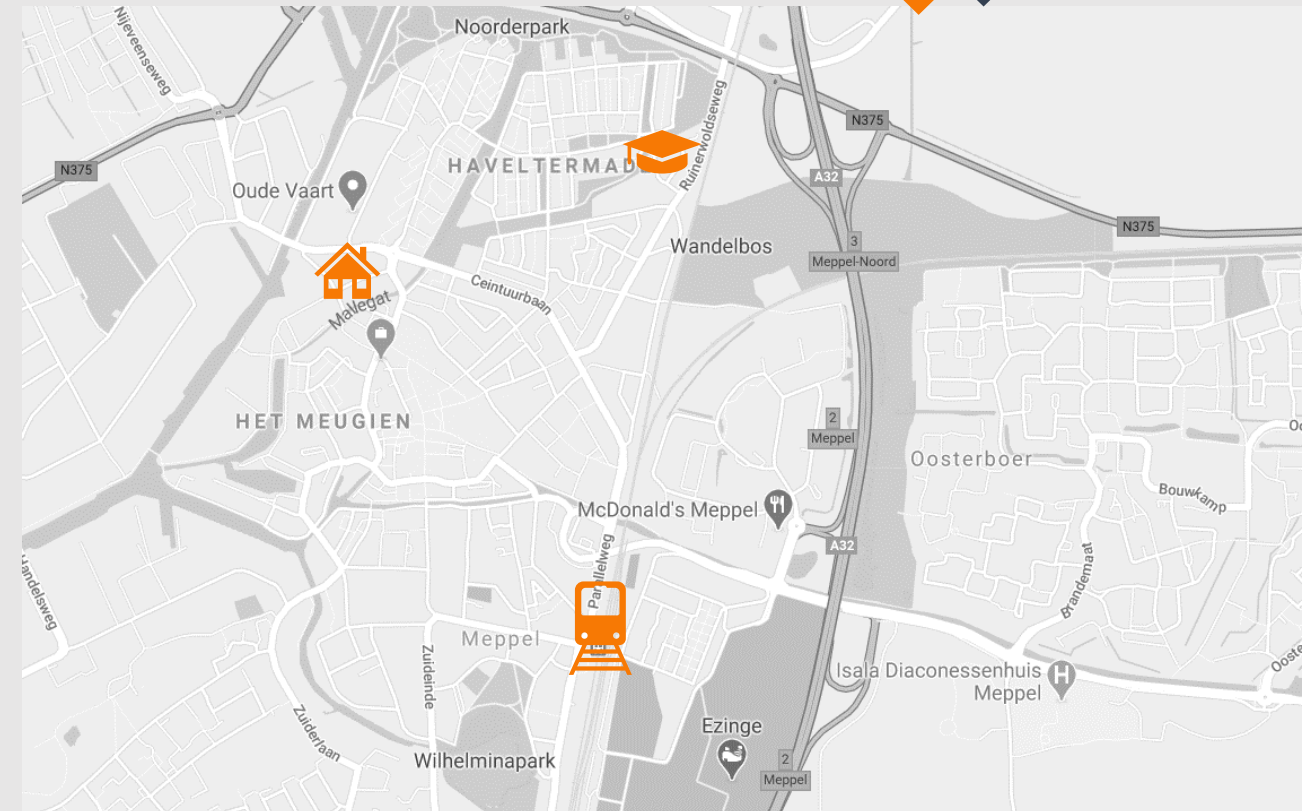

Parkingspace

Shared bathroom

Furniture

There is an option for furniture package;

- Bed
- Wardrobe
- Desk

Rooms

Location

- 5 min with bike to NHL Stenden
- 1 min walking to centre
- 5 min with bike to trainstation